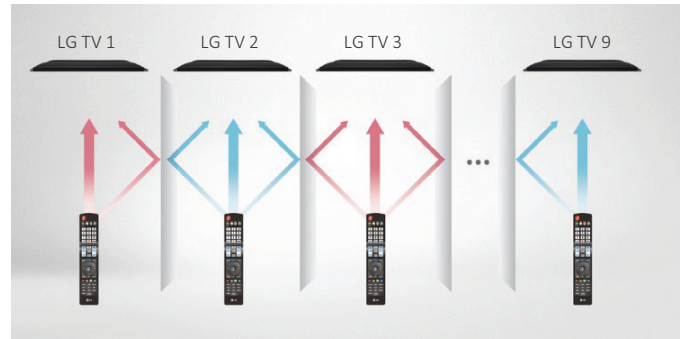

Pro:Centric Direct Hotel Management Solution from LG

The Pro:Centric Direct hotel content management solution offers simple editing tools, making it easy to perform service and IP network-based remote management with a single click. Pro:Centric Direct enables users to customize their interface easily and efficiently manage all TVs in the facility. The most recent version* provides IoT-based in-room control as well as voice control through LG Natural Language Processing.

* Some features may not be supported based on PCD versions.

Pro:Idiom

DRM (digital rights management) technology unlocks access to premium content to help assure rapid and broad deployment of HDTV and other high-value digital content. DRM technology also prevents any illegal copying of content.

Slim Depth for a Sleek Look

With a slim design, the UM670H series integrates smoothly with interiors, delivering a modern impression to your guests.

Multi-code IR

Multi-code IR* function eliminates any remote-control signal interaction between multiple TVs in one place. LG hospital TV supports this when used with the Multi-code IR remote control, so users can freely control their own TVs without disturbing the others.

* Multi-code IR remote control is not provided by LG. (sold separately)

SoftAP

Software-enabled Access Point* (SoftAP) is a virtual Wi-Fi feature that uses TV as a wireless hotspot, enabling guests to connect their own devices to the SoftAP.