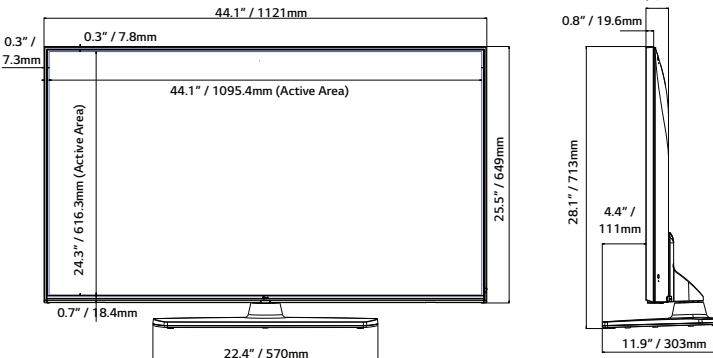

43"

TECHNICAL DRAWINGS

86"

SPECIFICATIONS

		86UM670H0UA	65UM670H0UA	55UM670H0UA	50UM670H0UA	43UM670H0UA
Category	Category	Pro:Centric Smart	Pro:Centric Smart	Pro:Centric Smart	Pro:Centric Smart	Pro:Centric Smart
Display	Diagonal	86"	65"	55"	50"	43"
	Resolution	3,840 x 2,160 (UHD)	3,840 x 2,160 (UHD)	3,840 x 2,160 (UHD)	3,840 x 2,160 (UHD)	3,840 x 2,160 (UHD)
	Backlight Cabinet Type	Direct	Direct	Direct	Direct	Direct
	Brightness	330 nits	330 nits	330 nits	330 nits	330 nits
	Dynamic Contrast Ratio	1,000,000:1	1,000,000:1	1,000,000:1	1,000,000:1	1,000,000:1
	Static (Panel) Contrast Ratio	1,200:1	1,200:1	1,300:1	5,000:1	1,200:1
	Response Time	8 ms (G to G)	8 ms (G to G)	14 ms (G to G)	19 ms (G to G)	8 ms (G to G)
	Refresh Rate	60 Hz	60 Hz	60 Hz	60 Hz	60 Hz
Life Span	30,000 Hrs.	30,000 Hrs.	30,000 Hrs.	30,000 Hrs.	30,000 Hrs.	
Video	AI Picture Pro	Yes	Yes	Yes	Yes	Yes
	Dynamic Vivid	Yes	Yes	Yes	Yes	Yes
	HDR 10 Pro / HDR HLG	Yes / Yes	Yes / Yes	Yes / Yes	Yes / Yes	Yes / Yes
	Game Optimizer	Yes	Yes	Yes	Yes	Yes
Audio	Speaker (Sound Output)	10 W + 10 W	10 W + 10 W	10 W + 10 W	10 W + 10 W	10 W + 10 W
	Speaker System	2.0 ch	2.0 ch	2.0 ch	2.0 ch	2.0 ch
	AI Sound Pro / AI Sound	Yes	Yes	Yes	Yes	Yes
	AI Acoustic Tuning	Yes (Ready)	Yes (Ready)	Yes (Ready)	Yes (Ready)	Yes (Ready)
	LG Sound Sync	Optical/Bluetooth Wireless	Optical/Bluetooth Wireless	Optical/Bluetooth Wireless	Optical/Bluetooth Wireless	Optical/Bluetooth Wireless
Broadcasting	Digital (Terrestrial / Cable / Satellite)	ATSC, Clear QAM	ATSC, Clear QAM	ATSC, Clear QAM	ATSC, Clear QAM	ATSC, Clear QAM
	Analog	NTSC	NTSC	NTSC	NTSC	NTSC
	Global IPTV Support	Yes	Yes	Yes	Yes	Yes
Hospitality Solution	Solution Type	Pro:Centric (Smart, Cloud, Direct, V)	Pro:Centric (Smart, Cloud, Direct, V)	Pro:Centric (Smart, Cloud, Direct, V)	Pro:Centric (Smart, Cloud, Direct, V)	Pro:Centric (Smart, Cloud, Direct, V)
	Pro:Idiom (S/W Type), (Mobile, Lite)	Yes	Yes	Yes	Yes	Yes
Smart Features	webOS23 User Interface, Smart Home (Launcher Bar), Gallery Mode, Quick Access, Web Browser, SDP Server Compatibility, Magic Remote Compatibility (MR18HA), SW Clock (World Clock / Alarm), SoftAP, Wi-Fi, Screen Share (Miracast), Smart Share, DIAL, Bluetooth Audio Playback, Mobile Connection Overlay, HDMI-ARC (HDMI 2), Voice Recognition (Standalone/Solution), IoT, EZ-Manager, USB Cloning, Wake on RF, WOL, Diagnostics (IP Remote), SI Compatible Protocol (MPI, RS-232C), HTNG-CEC (1.4), Simpink (HDMI-CEC) (1.4), IR Out (MPI, RS-232C), Multi-code IR					
Hospitality Features	Installer Menu, Lock Mode (Limited), Port Block, Welcome Screen (Splash Image), Insert Image, One Channel Map (LCM) External Speaker Out (R: 1.0 W, L: 1.0 W, 8 Ω), Instant On, VLAN ID, RJP (Remote Jack Pack) Compatibility (Teleadap/Guestlink (HDMI-CEC)), Mobile Remote, Moving Picture Playback (SD/HD/Plus HD), Auto Off / Sleep Timer, Energy Saving Mode, Motion Eye Care, b-LAN embedded Anti-theft System (Kensington Lock, Credenza/Security Aperture (Except 65")), Lock Down Plate (Except 65")					
Jack Interface	Set Side	HDMI In x2 (2.0), USB In (2.0), RS-232C In (3.5 mm TRRS), Speaker Out/Line Out (3.5 mm Stereo), Service Only (3.5 mm TRS)				
	Set Rear	HDMI In (2.0), USB In (2.0), Antenna/Cable In (Dual b-LAN), Optical Digital Audio Out, TV-Link CFG (3.5 mm TRS) (b-LAN Service), LAN (RJ45), Aux LAN (RJ45), MPI Port (RJ12)				
Mechanical	VESA Compatible	400 x 400 mm	300 x 300 mm	300 x 300 mm	200 x 200 mm	200 x 200 mm
	Stand Type	1 pole (Fixed)	1 pole (Fixed)	1 pole (Swivel)	1 pole (Swivel)	1 pole (Swivel)
	Front Color	Ashed Blue	Dark Charcoal Gray	Dark Charcoal Gray	Dark Charcoal Gray	Dark Charcoal Gray
	Dimensions without Stand (W x H x D)	75.7 x 43.7 x 2.4 in. 1927 x 1104 x 59.9 mm	57.2 x 33 x 2.3 in. 1,454 x 838 x 57.7 mm	48.6 x 28.1 x 2.3 in. 1,235 x 715 x 57.5 mm	44.1 x 25.6 x 2.2 in. 1,121 x 651 x 57.1 mm	38.1 x 22.2 x 2.2 in. 967 x 564 x 57.1 mm
	Dimensions with Stand (W x H x D)	75.9 x 46.4 x 16.7 in. 1927 x 1178 x 425 mm	57.2 x 35.8 x 13.4 in. 1,454 x 909 x 340 mm	48.6 x 30.6 x 11.9 in. 1,235 x 777 x 303 mm	44.1 x 28.1 x 11.9 in. 1,121 x 713 x 303 mm	38.1 x 24.5 x 11.9 in. 967 x 623 x 303 mm
	Shipping Dimensions (W x H x D)	83.3 x 47.9 x 11.2 in. 2116 x 1217 x 285 mm	63.0 x 38.2 x 9.0 in. 1,600 x 970 x 228 mm	53.5 x 33.9 x 8.1 in. 1,360 x 860 x 207 mm	51.9 x 31.9 x 7.4 in. 1,317 x 810 x 188 mm	42.3 x 26.0 x 8.0 in. 1,075 x 660 x 203 mm
	Weight without Stand	99.6 lbs. / 45.2 kg	47.4 lbs. / 21.5 kg	30.9 lbs. / 14.0 kg	26.7 lbs. / 12.1 kg	19.4 lbs. / 8.8 kg
	Weight with Stand	107.8 lbs. / 48.9 kg	50.5 lbs. / 22.9 kg	37.9 lbs. / 17.2 kg	33.7 lbs. / 15.3 kg	26.5 lbs. / 12.0 kg
	Shipping Weight	137.6 lbs. / 62.4 kg	63.7 lbs. / 28.9 kg	49.2 lbs. / 22.3 kg	41.0 lbs. / 18.6 kg	34.0 lbs. / 15.4 kg
	On Bezel Width (L/R/U/B)	15.9/15.9/15.9/19.9 mm	12.8 / 12.8 / 12.8 / 19.9 mm	12.8 / 12.8 / 12.8 / 19.9 mm	12.8 / 12.8 / 12.8 / 19.9 mm	12.8 / 12.8 / 12.8 / 19.9 mm
Off Bezel Width (L/R/U/B)	6.9/6.9/6.9/18.4 mm	6.8 / 6.8 / 6.8 / 18.4 mm	6.9 / 6.9 / 6.9 / 18.4 mm	7.3 / 7.3 / 7.8 / 18.4 mm	6.9 / 6.9 / 6.9 / 18.4 mm	
Electrical	Power Supply (Voltage, Hz)	100-240 Vac, 50/60 Hz	100-240 Vac, 50/60 Hz	100-240 Vac, 50/60 Hz	100-240 Vac, 50/60 Hz	100-240 Vac, 50/60 Hz
	Power Consumption (Typ. / Max.)	TBD / TBD	144 W / 180 W	135 W / 163 W	112 W / 135 W	82 W / 119 W
Warranty & Other	Warranty	3 Year Limited	3 Year Limited	3 Year Limited	3 Year Limited	3 Year Limited
	Certification	FCC / UL	FCC / UL	FCC / UL	FCC / UL	FCC / UL
	UPC	290 W / 335 W	1 95174 06331 6	1 95174 06342 2	1 95174 06336 1	1 95174 06340 8
	Accessories	In-box Remote (S-Con), Chromecast Anti-theft Cover (Optional), Power Cable (1.8 m, 2-Prong Straight Connector)				