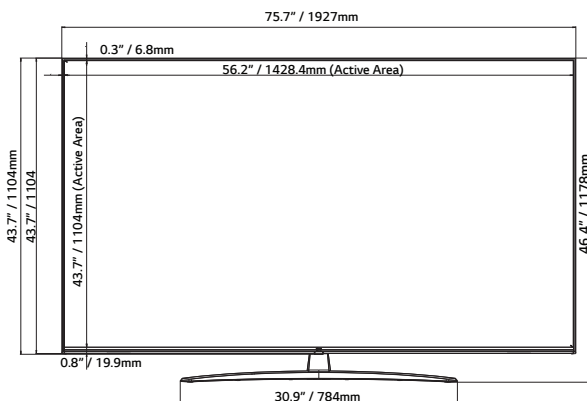

43"

TECHNICAL DRAWINGS

86"

SPECIFICATIONS

		86UM670H0UA	65UM670H0UA	55UM670H0UA	50UM670H0UA	43UM670H0UA
Category	Category	Pro:Centric Smart	Pro:Centric Smart	Pro:Centric Smart	Pro:Centric Smart	Pro:Centric Smart
Display	Diagonal	86"	65"	55"	50"	43"
	Resolution	3,840 x 2,160 (UHD)	3,840 x 2,160 (UHD)	3,840 x 2,160 (UHD)	3,840 x 2,160 (UHD)	3,840 x 2,160 (UHD)
	Backlight Cabinet Type	Direct	Direct	Direct	Direct	Direct
	Brightness	330 nits	330 nits	330 nits	330 nits	330 nits
	Dynamic Contrast Ratio	1,000,000:1	1,000,000:1	1,000,000:1	1,000,000:1	1,000,000:1
	Static (Panel) Contrast Ratio	1,200:1	1,200:1	1,300:1	5,000:1	1,200:1
	Response Time	8 ms (G to G)	8 ms (G to G)	14 ms (G to G)	19 ms (G to G)	8 ms (G to G)
	Refresh Rate	60 Hz	60 Hz	60 Hz	60 Hz	60 Hz
Life Span	30,000 Hrs.	30,000 Hrs.	30,000 Hrs.	30,000 Hrs.	30,000 Hrs.	
Video	AI Picture Pro	Yes	Yes	Yes	Yes	Yes
	Dynamic Vivid	Yes	Yes	Yes	Yes	Yes
	HDR 10 Pro / HDR HLG	Yes / Yes	Yes / Yes	Yes / Yes	Yes / Yes	Yes / Yes
	Game Optimizer	Yes	Yes	Yes	Yes	Yes
Audio	Speaker (Sound Output)	10 W + 10 W	10 W + 10 W	10 W + 10 W	10 W + 10 W	10 W + 10 W
	Speaker System	2.0 ch	2.0 ch	2.0 ch	2.0 ch	2.0 ch
	AI Sound Pro / AI Sound	Yes	Yes	Yes	Yes	Yes
	AI Acoustic Tuning	Yes (Ready)	Yes (Ready)	Yes (Ready)	Yes (Ready)	Yes (Ready)
	LG Sound Sync	Optical/Bluetooth Wireless	Optical/Bluetooth Wireless	Optical/Bluetooth Wireless	Optical/Bluetooth Wireless	Optical/Bluetooth Wireless
Broadcasting	Digital (Terrestrial / Cable / Satellite)	ATSC, Clear QAM	ATSC, Clear QAM	ATSC, Clear QAM	ATSC, Clear QAM	ATSC, Clear QAM
	Analog	NTSC	NTSC	NTSC	NTSC	NTSC
	Global IPTV Support	Yes	Yes	Yes	Yes	Yes
Hospitality Solution	Solution Type	Pro:Centric (Smart, Cloud, Direct, V)	Pro:Centric (Smart, Cloud, Direct, V)	Pro:Centric (Smart, Cloud, Direct, V)	Pro:Centric (Smart, Cloud, Direct, V)	Pro:Centric (Smart, Cloud, Direct, V)
	Pro:Idiom (S/W Type), (Mobile, Lite)	Yes	Yes	Yes	Yes	Yes
Smart Features	webOS23 User Interface, Smart Home (Launcher Bar), Gallery Mode, Quick Access, Web Browser, SDP Server Compatibility, Magic Remote Compatibility (MR18HA), SW Clock (World Clock / Alarm), SoftAP, Wi-Fi, Screen Share (Miracast), Smart Share, DIAL, Bluetooth Audio Playback, Mobile Connection Overlay, HDMI-ARC (HDMI 2), Voice Recognition (Standalone/Solution), IoT, EZ-Manager, USB Cloning, Wake on RF, WOL, Diagnostics (IP Remote), SI Compatible Protocol (MPI, RS-232C), HTNG-CEC (1.4), Simpink (HDMI-CEC) (1.4), IR Out (MPI, RS-232C), Multi-code IR					
Hospitality Features	Installer Menu, Lock Mode (Limited), Port Block, Welcome Screen (Splash Image), Insert Image, One Channel Map (LCM) External Speaker Out (R: 1.0 W, L: 1.0 W, 8 Ω), Instant On, VLAN ID, RJP (Remote Jack Pack) Compatibility (Teleadap/Guestlink (HDMI-CEC)), Mobile Remote, Moving Picture Playback (SD/HD/Plus HD), Auto Off / Sleep Timer, Energy Saving Mode, Motion Eye Care, b-LAN embedded Anti-theft System (Kensington Lock, Credenza/Security Aperture (Except 65")), Lock Down Plate (Except 65")					
Jack Interface	Set Side	HDMI In x2 (2.0), USB In (2.0), RS-232C In (3.5 mm TRRS), Speaker Out/Line Out (3.5 mm Stereo), Service Only (3.5 mm TRS)				
	Set Rear	HDMI In (2.0), USB In (2.0), Antenna/Cable In (Dual b-LAN), Optical Digital Audio Out, TV-Link CFG (3.5 mm TRS) (b-LAN Service), LAN (RJ45), Aux LAN (RJ45), MPI Port (RJ12)				
Mechanical	VESA Compatible	400 x 400 mm	300 x 300 mm	300 x 300 mm	200 x 200 mm	200 x 200 mm
	Stand Type	1 pole (Fixed)	1 pole (Fixed)	1 pole (Swivel)	1 pole (Swivel)	1 pole (Swivel)
	Front Color	Ashed Blue	Dark Charcoal Gray	Dark Charcoal Gray	Dark Charcoal Gray	Dark Charcoal Gray
	Dimensions without Stand (W x H x D)	75.7 x 43.7 x 2.4 in. 1927 x 1104 x 59.9 mm	57.2 x 33 x 2.3 in. 1,454 x 838 x 57.7 mm	48.6 x 28.1 x 2.3 in. 1,235 x 715 x 57.5 mm	44.1 x 25.6 x 2.2 in. 1,121 x 651 x 57.1 mm	38.1 x 22.2 x 2.2 in. 967 x 564 x 57.1 mm
	Dimensions with Stand (W x H x D)	75.9 x 46.4 x 16.7 in. 1927 x 1178 x 425 mm	57.2 x 35.8 x 13.4 in. 1,454 x 909 x 340 mm	48.6 x 30.6 x 11.9 in. 1,235 x 777 x 303 mm	44.1 x 28.1 x 11.9 in. 1,121 x 713 x 303 mm	38.1 x 24.5 x 11.9 in. 967 x 623 x 303 mm
	Shipping Dimensions (W x H x D)	83.3 x 47.9 x 11.2 in. 2116 x 1217 x 285 mm	63.0 x 38.2 x 9.0 in. 1,600 x 970 x 228 mm	53.5 x 33.9 x 8.1 in. 1,360 x 860 x 207 mm	51.9 x 31.9 x 7.4 in. 1,317 x 810 x 188 mm	42.3 x 26.0 x 8.0 in. 1,075 x 660 x 203 mm
	Weight without Stand	99.6 lbs. / 45.2 kg	47.4 lbs. / 21.5 kg	30.9 lbs. / 14.0 kg	26.7 lbs. / 12.1 kg	19.4 lbs. / 8.8 kg
	Weight with Stand	107.8 lbs. / 48.9 kg	50.5 lbs. / 22.9 kg	37.9 lbs. / 17.2 kg	33.7 lbs. / 15.3 kg	26.5 lbs. / 12.0 kg
	Shipping Weight	137.6 lbs. / 62.4 kg	63.7 lbs. / 28.9 kg	49.2 lbs. / 22.3 kg	41.0 lbs. / 18.6 kg	34.0 lbs. / 15.4 kg
	On Bezel Width (L/R/U/B)	15.9/15.9/15.9/19.9 mm	12.8 / 12.8 / 12.8 / 19.9 mm	12.8 / 12.8 / 12.8 / 19.9 mm	12.8 / 12.8 / 12.8 / 19.9 mm	12.8 / 12.8 / 12.8 / 19.9 mm
Off Bezel Width (L/R/U/B)	6.9/6.9/6.9/18.4 mm	6.8 / 6.8 / 6.8 / 18.4 mm	6.9 / 6.9 / 6.9 / 18.4 mm	7.3 / 7.3 / 7.8 / 18.4 mm	6.9 / 6.9 / 6.9 / 18.4 mm	
Electrical	Power Supply (Voltage, Hz)	100-240 Vac, 50/60 Hz	100-240 Vac, 50/60 Hz	100-240 Vac, 50/60 Hz	100-240 Vac, 50/60 Hz	100-240 Vac, 50/60 Hz
	Power Consumption (Typ. / Max.)	TBD / TBD	144 W / 180 W	135 W / 163 W	112 W / 135 W	82 W / 119 W
Warranty & Other	Warranty	3 Year Limited	3 Year Limited	3 Year Limited	3 Year Limited	3 Year Limited
	Certification	FCC / UL	FCC / UL	FCC / UL	FCC / UL	FCC / UL
	UPC	290 W / 335 W	1 95174 06331 6	1 95174 06342 2	1 95174 06336 1	1 95174 06340 8
	Accessories	In-box Remote (S-Con), Chromecast Anti-theft Cover (Optional), Power Cable (1.8 m, 2-Prong Straight Connector)				