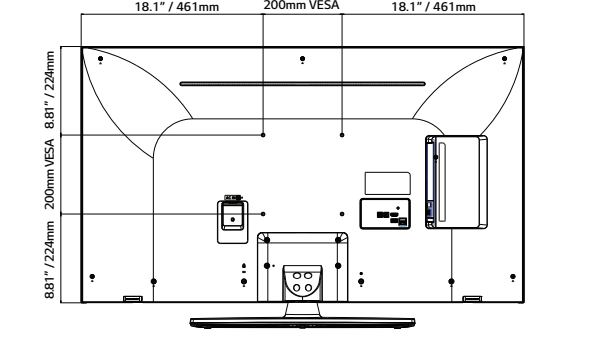

43"

TECHNICAL DRAWINGS

86"

SPECIFICATIONS

		86UM670H0UA	65UM670H0UA	55UM670H0UA	50UM670H0UA	43UM670H0UA
Category	Category	Pro:Centric Smart	Pro:Centric Smart	Pro:Centric Smart	Pro:Centric Smart	Pro:Centric Smart
Display	Diagonal	86"	65"	55"	50"	43"
	Resolution	3,840 x 2,160 (UHD)	3,840 x 2,160 (UHD)	3,840 x 2,160 (UHD)	3,840 x 2,160 (UHD)	3,840 x 2,160 (UHD)
	Backlight Cabinet Type	Direct	Direct	Direct	Direct	Direct
	Brightness	330 nits	330 nits	330 nits	330 nits	330 nits
	Dynamic Contrast Ratio	1,000,000:1	1,000,000:1	1,000,000:1	1,000,000:1	1,000,000:1
	Static (Panel) Contrast Ratio	1,200:1	1,200:1	1,300:1	5,000:1	1,200:1
	Response Time	8 ms (G to G)	8 ms (G to G)	14 ms (G to G)	19 ms (G to G)	8 ms (G to G)
	Refresh Rate	60 Hz	60 Hz	60 Hz	60 Hz	60 Hz
Life Span	30,000 Hrs.	30,000 Hrs.	30,000 Hrs.	30,000 Hrs.	30,000 Hrs.	
Video	AI Picture Pro	Yes	Yes	Yes	Yes	Yes
	Dynamic Vivid	Yes	Yes	Yes	Yes	Yes
	HDR 10 Pro / HDR HLG	Yes / Yes	Yes / Yes	Yes / Yes	Yes / Yes	Yes / Yes
	Game Optimizer	Yes	Yes	Yes	Yes	Yes
Audio	Speaker (Sound Output)	10 W + 10 W	10 W + 10 W	10 W + 10 W	10 W + 10 W	10 W + 10 W
	Speaker System	2.0 ch	2.0 ch	2.0 ch	2.0 ch	2.0 ch
	AI Sound Pro / AI Sound	Yes	Yes	Yes	Yes	Yes
	AI Acoustic Tuning	Yes (Ready)	Yes (Ready)	Yes (Ready)	Yes (Ready)	Yes (Ready)
	LG Sound Sync	Optical/Bluetooth Wireless	Optical/Bluetooth Wireless	Optical/Bluetooth Wireless	Optical/Bluetooth Wireless	Optical/Bluetooth Wireless
Broadcasting	Digital (Terrestrial / Cable / Satellite)	ATSC, Clear QAM	ATSC, Clear QAM	ATSC, Clear QAM	ATSC, Clear QAM	ATSC, Clear QAM
	Analog	NTSC	NTSC	NTSC	NTSC	NTSC
	Global IPTV Support	Yes	Yes	Yes	Yes	Yes
Hospitality Solution	Solution Type	Pro:Centric (Smart, Cloud, Direct, V)	Pro:Centric (Smart, Cloud, Direct, V)	Pro:Centric (Smart, Cloud, Direct, V)	Pro:Centric (Smart, Cloud, Direct, V)	Pro:Centric (Smart, Cloud, Direct, V)
	Pro:Idiom (S/W Type), (Mobile, Lite)	Yes	Yes	Yes	Yes	Yes
Smart Features	webOS23 User Interface, Smart Home (Launcher Bar), Gallery Mode, Quick Access, Web Browser, SDP Server Compatibility, Magic Remote Compatibility (MR18HA), SW Clock (World Clock / Alarm), SoftAP, Wi-Fi, Screen Share (Miracast), Smart Share, DIAL, Bluetooth Audio Playback, Mobile Connection Overlay, HDMI-ARC (HDMI 2), Voice Recognition (Standalone/Solution), IoT, EZ-Manager, USB Cloning, Wake on RF, WOL, Diagnostics (IP Remote), SI Compatible Protocol (MPI, RS-232C), HTNG-CEC (1.4), Simpink (HDMI-CEC) (1.4), IR Out (MPI, RS-232C), Multi-code IR					
Hospitality Features	Installer Menu, Lock Mode (Limited), Port Block, Welcome Screen (Splash Image), Insert Image, One Channel Map (LCM) External Speaker Out (R: 1.0 W, L: 1.0 W, 8 Ω), Instant On, VLAN ID, RJP (Remote Jack Pack) Compatibility (Teleadap/Guestlink (HDMI-CEC)), Mobile Remote, Moving Picture Playback (SD/HD/Plus HD), Auto Off / Sleep Timer, Energy Saving Mode, Motion Eye Care, b-LAN embedded Anti-theft System (Kensington Lock, Credenza/Security Aperture (Except 65")), Lock Down Plate (Except 65")					
Jack Interface	Set Side	HDMI In x2 (2.0), USB In (2.0), RS-232C In (3.5 mm TRRS), Speaker Out/Line Out (3.5 mm Stereo), Service Only (3.5 mm TRS)				
	Set Rear	HDMI In (2.0), USB In (2.0), Antenna/Cable In (Dual b-LAN), Optical Digital Audio Out, TV-Link CFG (3.5 mm TRS) (b-LAN Service), LAN (RJ45), Aux LAN (RJ45), MPI Port (RJ12)				
Mechanical	VESA Compatible	400 x 400 mm	300 x 300 mm	300 x 300 mm	200 x 200 mm	200 x 200 mm
	Stand Type	1 pole (Fixed)	1 pole (Fixed)	1 pole (Swivel)	1 pole (Swivel)	1 pole (Swivel)
	Front Color	Ashed Blue	Dark Charcoal Gray	Dark Charcoal Gray	Dark Charcoal Gray	Dark Charcoal Gray
	Dimensions without Stand (W x H x D)	75.7 x 43.7 x 2.4 in. 1927 x 1104 x 59.9 mm	57.2 x 33 x 2.3 in. 1,454 x 838 x 57.7 mm	48.6 x 28.1 x 2.3 in. 1,235 x 715 x 57.5 mm	44.1 x 25.6 x 2.2 in. 1,121 x 651 x 57.1 mm	38.1 x 22.2 x 2.2 in. 967 x 564 x 57.1 mm
	Dimensions with Stand (W x H x D)	75.9 x 46.4 x 16.7 in. 1927 x 1178 x 425 mm	57.2 x 35.8 x 13.4 in. 1,454 x 909 x 340 mm	48.6 x 30.6 x 11.9 in. 1,235 x 777 x 303 mm	44.1 x 28.1 x 11.9 in. 1,121 x 713 x 303 mm	38.1 x 24.5 x 11.9 in. 967 x 623 x 303 mm
	Shipping Dimensions (W x H x D)	83.3 x 47.9 x 11.2 in. 2116 x 1217 x 285 mm	63.0 x 38.2 x 9.0 in. 1,600 x 970 x 228 mm	53.5 x 33.9 x 8.1 in. 1,360 x 860 x 207 mm	51.9 x 31.9 x 7.4 in. 1,317 x 810 x 188 mm	42.3 x 26.0 x 8.0 in. 1,075 x 660 x 203 mm
	Weight without Stand	99.6 lbs. / 45.2 kg	47.4 lbs. / 21.5 kg	30.9 lbs. / 14.0 kg	26.7 lbs. / 12.1 kg	19.4 lbs. / 8.8 kg
	Weight with Stand	107.8 lbs. / 48.9 kg	50.5 lbs. / 22.9 kg	37.9 lbs. / 17.2 kg	33.7 lbs. / 15.3 kg	26.5 lbs. / 12.0 kg
	Shipping Weight	137.6 lbs. / 62.4 kg	63.7 lbs. / 28.9 kg	49.2 lbs. / 22.3 kg	41.0 lbs. / 18.6 kg	34.0 lbs. / 15.4 kg
	On Bezel Width (L/R/U/B)	15.9/15.9/15.9/19.9 mm	12.8 / 12.8 / 12.8 / 19.9 mm	12.8 / 12.8 / 12.8 / 19.9 mm	12.8 / 12.8 / 12.8 / 19.9 mm	12.8 / 12.8 / 12.8 / 19.9 mm
Off Bezel Width (L/R/U/B)	6.9/6.9/6.9/18.4 mm	6.8 / 6.8 / 6.8 / 18.4 mm	6.9 / 6.9 / 6.9 / 18.4 mm	7.3 / 7.3 / 7.8 / 18.4 mm	6.9 / 6.9 / 6.9 / 18.4 mm	
Electrical	Power Supply (Voltage, Hz)	100-240 Vac, 50/60 Hz	100-240 Vac, 50/60 Hz	100-240 Vac, 50/60 Hz	100-240 Vac, 50/60 Hz	100-240 Vac, 50/60 Hz
	Power Consumption (Typ. / Max.)	TBD / TBD	144 W / 180 W	135 W / 163 W	112 W / 135 W	82 W / 119 W
Warranty & Other	Warranty	3 Year Limited	3 Year Limited	3 Year Limited	3 Year Limited	3 Year Limited
	Certification	FCC / UL	FCC / UL	FCC / UL	FCC / UL	FCC / UL
	UPC	290 W / 335 W	1 95174 06331 6	1 95174 06342 2	1 95174 06336 1	1 95174 06340 8
	Accessories	In-box Remote (S-Con), Chromecast Anti-theft Cover (Optional), Power Cable (1.8 m, 2-Prong Straight Connector)				