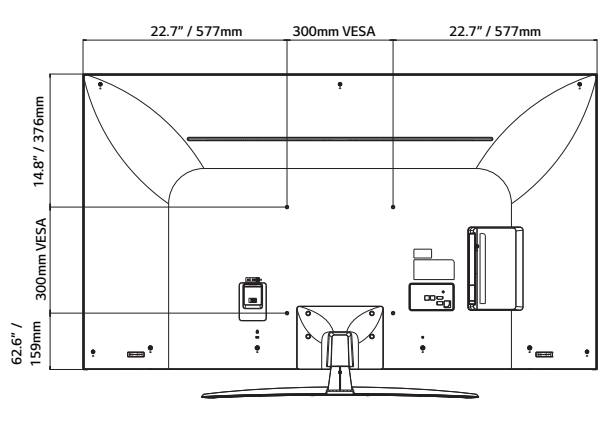

TECHNICAL DRAWINGS

65"