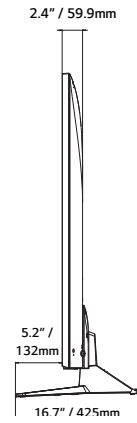

43"

TECHNICAL DRAWINGS

86"

SPECIFICATIONS

		86UM670H0UA	65UM670H0UA	55UM670H0UA	50UM670H0UA	43UM670H0UA
Category	Category	Pro:Centric Smart	Pro:Centric Smart	Pro:Centric Smart	Pro:Centric Smart	Pro:Centric Smart
Display	Diagonal	86"	65"	55"	50"	43"
	Resolution	3,840 x 2,160 (UHD)	3,840 x 2,160 (UHD)	3,840 x 2,160 (UHD)	3,840 x 2,160 (UHD)	3,840 x 2,160 (UHD)
	Backlight Cabinet Type	Direct	Direct	Direct	Direct	Direct
	Brightness	330 nits	330 nits	330 nits	330 nits	330 nits
	Dynamic Contrast Ratio	1,000,000:1	1,000,000:1	1,000,000:1	1,000,000:1	1,000,000:1
	Static (Panel) Contrast Ratio	1,200:1	1,200:1	1,300:1	5,000:1	1,200:1
	Response Time	8 ms (G to G)	8 ms (G to G)	14 ms (G to G)	19 ms (G to G)	8 ms (G to G)
	Refresh Rate	60 Hz	60 Hz	60 Hz	60 Hz	60 Hz
Life Span	30,000 Hrs.	30,000 Hrs.	30,000 Hrs.	30,000 Hrs.	30,000 Hrs.	
Video	AI Picture Pro	Yes	Yes	Yes	Yes	Yes
	Dynamic Vivid	Yes	Yes	Yes	Yes	Yes
	HDR 10 Pro / HDR HLG	Yes / Yes	Yes / Yes	Yes / Yes	Yes / Yes	Yes / Yes
	Game Optimizer	Yes	Yes	Yes	Yes	Yes
Audio	Speaker (Sound Output)	10 W + 10 W	10 W + 10 W	10 W + 10 W	10 W + 10 W	10 W + 10 W
	Speaker System	2.0 ch	2.0 ch	2.0 ch	2.0 ch	2.0 ch
	AI Sound Pro / AI Sound	Yes	Yes	Yes	Yes	Yes
	AI Acoustic Tuning	Yes (Ready)	Yes (Ready)	Yes (Ready)	Yes (Ready)	Yes (Ready)
	LG Sound Sync	Optical/Bluetooth Wireless	Optical/Bluetooth Wireless	Optical/Bluetooth Wireless	Optical/Bluetooth Wireless	Optical/Bluetooth Wireless
Broadcasting	Digital (Terrestrial / Cable / Satellite)	ATSC, Clear QAM	ATSC, Clear QAM	ATSC, Clear QAM	ATSC, Clear QAM	ATSC, Clear QAM
	Analog	NTSC	NTSC	NTSC	NTSC	NTSC
	Global IPTV Support	Yes	Yes	Yes	Yes	Yes
Hospitality Solution	Solution Type	Pro:Centric (Smart, Cloud, Direct, V)	Pro:Centric (Smart, Cloud, Direct, V)	Pro:Centric (Smart, Cloud, Direct, V)	Pro:Centric (Smart, Cloud, Direct, V)	Pro:Centric (Smart, Cloud, Direct, V)
	Pro:Idiom (S/W Type), (Mobile, Lite)	Yes	Yes	Yes	Yes	Yes
Smart Features	webOS23 User Interface, Smart Home (Launcher Bar), Gallery Mode, Quick Access, Web Browser, SDP Server Compatibility, Magic Remote Compatibility (MR18HA), SW Clock (World Clock / Alarm), SoftAP, Wi-Fi, Screen Share (Miracast), Smart Share, DIAL, Bluetooth Audio Playback, Mobile Connection Overlay, HDMI-ARC (HDMI 2), Voice Recognition (Standalone/Solution), IoT, EZ-Manager, USB Cloning, Wake on RF, WOL, Diagnostics (IP Remote), SI Compatible Protocol (MPI, RS-232C), HTNG-CEC (1.4), Simpink (HDMI-CEC) (1.4), IR Out (MPI, RS-232C), Multi-code IR					
Hospitality Features	Installer Menu, Lock Mode (Limited), Port Block, Welcome Screen (Splash Image), Insert Image, One Channel Map (LCM) External Speaker Out (R: 1.0 W, L: 1.0 W, 8 Ω), Instant On, VLAN ID, RJP (Remote Jack Pack) Compatibility (Teleadap/Guestlink (HDMI-CEC)), Mobile Remote, Moving Picture Playback (SD/HD/Plus HD), Auto Off / Sleep Timer, Energy Saving Mode, Motion Eye Care, b-LAN embedded Anti-theft System (Kensington Lock, Credenza/Security Aperture (Except 65")), Lock Down Plate (Except 65")					
Jack Interface	Set Side	HDMI In x2 (2.0), USB In (2.0), RS-232C In (3.5 mm TRRS), Speaker Out/Line Out (3.5 mm Stereo), Service Only (3.5 mm TRS)				
	Set Rear	HDMI In (2.0), USB In (2.0), Antenna/Cable In (Dual b-LAN), Optical Digital Audio Out, TV-Link CFG (3.5 mm TRS) (b-LAN Service), LAN (RJ45), Aux LAN (RJ45), MPI Port (RJ12)				
Mechanical	VESA Compatible	400 x 400 mm	300 x 300 mm	300 x 300 mm	200 x 200 mm	200 x 200 mm
	Stand Type	1 pole (Fixed)	1 pole (Fixed)	1 pole (Swivel)	1 pole (Swivel)	1 pole (Swivel)
	Front Color	Ashed Blue	Dark Charcoal Gray	Dark Charcoal Gray	Dark Charcoal Gray	Dark Charcoal Gray
	Dimensions without Stand (W x H x D)	75.7 x 43.7 x 2.4 in. 1927 x 1104 x 59.9 mm	57.2 x 33 x 2.3 in. 1,454 x 838 x 57.7 mm	48.6 x 28.1 x 2.3 in. 1,235 x 715 x 57.5 mm	44.1 x 25.6 x 2.2 in. 1,121 x 651 x 57.1 mm	38.1 x 22.2 x 2.2 in. 967 x 564 x 57.1 mm
	Dimensions with Stand (W x H x D)	75.9 x 46.4 x 16.7 in. 1927 x 1178 x 425 mm	57.2 x 35.8 x 13.4 in. 1,454 x 909 x 340 mm	48.6 x 30.6 x 11.9 in. 1,235 x 777 x 303 mm	44.1 x 28.1 x 11.9 in. 1,121 x 713 x 303 mm	38.1 x 24.5 x 11.9 in. 967 x 623 x 303 mm
	Shipping Dimensions (W x H x D)	83.3 x 47.9 x 11.2 in. 2116 x 1217 x 285 mm	63.0 x 38.2 x 9.0 in. 1,600 x 970 x 228 mm	53.5 x 33.9 x 8.1 in. 1,360 x 860 x 207 mm	51.9 x 31.9 x 7.4 in. 1,317 x 810 x 188 mm	42.3 x 26.0 x 8.0 in. 1,075 x 660 x 203 mm
	Weight without Stand	99.6 lbs. / 45.2 kg	47.4 lbs. / 21.5 kg	30.9 lbs. / 14.0 kg	26.7 lbs. / 12.1 kg	19.4 lbs. / 8.8 kg
	Weight with Stand	107.8 lbs. / 48.9 kg	50.5 lbs. / 22.9 kg	37.9 lbs. / 17.2 kg	33.7 lbs. / 15.3 kg	26.5 lbs. / 12.0 kg
	Shipping Weight	137.6 lbs. / 62.4 kg	63.7 lbs. / 28.9 kg	49.2 lbs. / 22.3 kg	41.0 lbs. / 18.6 kg	34.0 lbs. / 15.4 kg
	On Bezel Width (L/R/U/B)	15.9/15.9/15.9/19.9 mm	12.8 / 12.8 / 12.8 / 19.9 mm	12.8 / 12.8 / 12.8 / 19.9 mm	12.8 / 12.8 / 12.8 / 19.9 mm	12.8 / 12.8 / 12.8 / 19.9 mm
Off Bezel Width (L/R/U/B)	6.9/6.9/6.9/18.4 mm	6.8 / 6.8 / 6.8 / 18.4 mm	6.9 / 6.9 / 6.9 / 18.4 mm	7.3 / 7.3 / 7.8 / 18.4 mm	6.9 / 6.9 / 6.9 / 18.4 mm	
Electrical	Power Supply (Voltage, Hz)	100-240 Vac, 50/60 Hz	100-240 Vac, 50/60 Hz	100-240 Vac, 50/60 Hz	100-240 Vac, 50/60 Hz	100-240 Vac, 50/60 Hz
	Power Consumption (Typ. / Max.)	TBD / TBD	144 W / 180 W	135 W / 163 W	112 W / 135 W	82 W / 119 W
Warranty & Other	Warranty	3 Year Limited	3 Year Limited	3 Year Limited	3 Year Limited	3 Year Limited
	Certification	FCC / UL	FCC / UL	FCC / UL	FCC / UL	FCC / UL
	UPC	290 W / 335 W	1 95174 06331 6	1 95174 06342 2	1 95174 06336 1	1 95174 06340 8
	Accessories	In-box Remote (S-Con), Chromecast Anti-theft Cover (Optional), Power Cable (1.8 m, 2-Prong Straight Connector)				