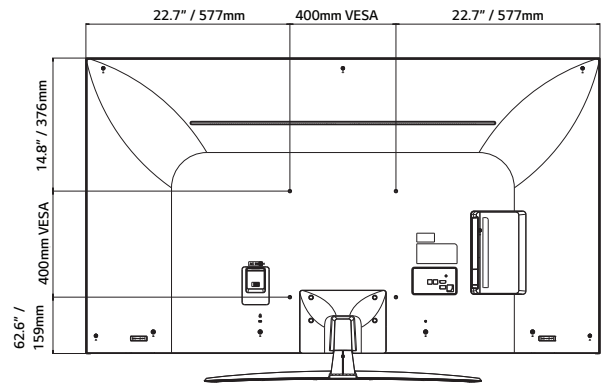

43"

TECHNICAL DRAWINGS

86"

SPECIFICATIONS

		86UM670H0UA	65UM670H0UA	55UM670H0UA	50UM670H0UA	43UM670H0UA
Category	Category	Pro:Centric Smart	Pro:Centric Smart	Pro:Centric Smart	Pro:Centric Smart	Pro:Centric Smart
Display	Diagonal	86"	65"	55"	50"	43"
	Resolution	3,840 x 2,160 (UHD)	3,840 x 2,160 (UHD)	3,840 x 2,160 (UHD)	3,840 x 2,160 (UHD)	3,840 x 2,160 (UHD)
	Backlight Cabinet Type	Direct	Direct	Direct	Direct	Direct
	Brightness	330 nits	330 nits	330 nits	330 nits	330 nits
	Dynamic Contrast Ratio	1,000,000:1	1,000,000:1	1,000,000:1	1,000,000:1	1,000,000:1
	Static (Panel) Contrast Ratio	1,200:1	1,200:1	1,300:1	5,000:1	1,200:1
	Response Time	8 ms (G to G)	8 ms (G to G)	14 ms (G to G)	19 ms (G to G)	8 ms (G to G)
	Refresh Rate	60 Hz	60 Hz	60 Hz	60 Hz	60 Hz
Life Span	30,000 Hrs.	30,000 Hrs.	30,000 Hrs.	30,000 Hrs.	30,000 Hrs.	
Video	AI Picture Pro	Yes	Yes	Yes	Yes	Yes
	Dynamic Vivid	Yes	Yes	Yes	Yes	Yes
	HDR 10 Pro / HDR HLG	Yes / Yes	Yes / Yes	Yes / Yes	Yes / Yes	Yes / Yes
	Game Optimizer	Yes	Yes	Yes	Yes	Yes
Audio	Speaker (Sound Output)	10 W + 10 W	10 W + 10 W	10 W + 10 W	10 W + 10 W	10 W + 10 W
	Speaker System	2.0 ch	2.0 ch	2.0 ch	2.0 ch	2.0 ch
	AI Sound Pro / AI Sound	Yes	Yes	Yes	Yes	Yes
	AI Acoustic Tuning	Yes (Ready)	Yes (Ready)	Yes (Ready)	Yes (Ready)	Yes (Ready)
	LG Sound Sync	Optical/Bluetooth Wireless	Optical/Bluetooth Wireless	Optical/Bluetooth Wireless	Optical/Bluetooth Wireless	Optical/Bluetooth Wireless
Broadcasting	Digital (Terrestrial / Cable / Satellite)	ATSC, Clear QAM	ATSC, Clear QAM	ATSC, Clear QAM	ATSC, Clear QAM	ATSC, Clear QAM
	Analog	NTSC	NTSC	NTSC	NTSC	NTSC
	Global IPTV Support	Yes	Yes	Yes	Yes	Yes
Hospitality Solution	Solution Type	Pro:Centric (Smart, Cloud, Direct, V)	Pro:Centric (Smart, Cloud, Direct, V)	Pro:Centric (Smart, Cloud, Direct, V)	Pro:Centric (Smart, Cloud, Direct, V)	Pro:Centric (Smart, Cloud, Direct, V)
	Pro:Idiom (S/W Type), (Mobile, Lite)	Yes	Yes	Yes	Yes	Yes
Smart Features	webOS23 User Interface, Smart Home (Launcher Bar), Gallery Mode, Quick Access, Web Browser, SDP Server Compatibility, Magic Remote Compatibility (MR18HA), SW Clock (World Clock / Alarm), SoftAP, Wi-Fi, Screen Share (Miracast), Smart Share, DIAL, Bluetooth Audio Playback, Mobile Connection Overlay, HDMI-ARC (HDMI 2), Voice Recognition (Standalone/Solution), IoT, EZ-Manager, USB Cloning, Wake on RF, WOL, Diagnostics (IP Remote), SI Compatible Protocol (MPI, RS-232C), HTNG-CEC (1.4), Simpink (HDMI-CEC) (1.4), IR Out (MPI, RS-232C), Multi-code IR					
Hospitality Features	Installer Menu, Lock Mode (Limited), Port Block, Welcome Screen (Splash Image), Insert Image, One Channel Map (LCM) External Speaker Out (R: 1.0 W, L: 1.0 W, 8 Ω), Instant On, VLAN ID, RJP (Remote Jack Pack) Compatibility (Teleadap/Guestlink (HDMI-CEC)), Mobile Remote, Moving Picture Playback (SD/HD/Plus HD), Auto Off / Sleep Timer, Energy Saving Mode, Motion Eye Care, b-LAN embedded Anti-theft System (Kensington Lock, Credenza/Security Aperture (Except 65")), Lock Down Plate (Except 65")					
Jack Interface	Set Side	HDMI In x2 (2.0), USB In (2.0), RS-232C In (3.5 mm TRRS), Speaker Out/Line Out (3.5 mm Stereo), Service Only (3.5 mm TRS)				
	Set Rear	HDMI In (2.0), USB In (2.0), Antenna/Cable In (Dual b-LAN), Optical Digital Audio Out, TV-Link CFG (3.5 mm TRS) (b-LAN Service), LAN (RJ45), Aux LAN (RJ45), MPI Port (RJ12)				
Mechanical	VESA Compatible	400 x 400 mm	300 x 300 mm	300 x 300 mm	200 x 200 mm	200 x 200 mm
	Stand Type	1 pole (Fixed)	1 pole (Fixed)	1 pole (Swivel)	1 pole (Swivel)	1 pole (Swivel)
	Front Color	Ashed Blue	Dark Charcoal Gray	Dark Charcoal Gray	Dark Charcoal Gray	Dark Charcoal Gray
	Dimensions without Stand (W x H x D)	75.7 x 43.7 x 2.4 in. 1927 x 1104 x 59.9 mm	57.2 x 33 x 2.3 in. 1,454 x 838 x 57.7 mm	48.6 x 28.1 x 2.3 in. 1,235 x 715 x 57.5 mm	44.1 x 25.6 x 2.2 in. 1,121 x 651 x 57.1 mm	38.1 x 22.2 x 2.2 in. 967 x 564 x 57.1 mm
	Dimensions with Stand (W x H x D)	75.9 x 46.4 x 16.7 in. 1927 x 1178 x 425 mm	57.2 x 35.8 x 13.4 in. 1,454 x 909 x 340 mm	48.6 x 30.6 x 11.9 in. 1,235 x 777 x 303 mm	44.1 x 28.1 x 11.9 in. 1,121 x 713 x 303 mm	38.1 x 24.5 x 11.9 in. 967 x 623 x 303 mm
	Shipping Dimensions (W x H x D)	83.3 x 47.9 x 11.2 in. 2116 x 1217 x 285 mm	63.0 x 38.2 x 9.0 in. 1,600 x 970 x 228 mm	53.5 x 33.9 x 8.1 in. 1,360 x 860 x 207 mm	51.9 x 31.9 x 7.4 in. 1,317 x 810 x 188 mm	42.3 x 26.0 x 8.0 in. 1,075 x 660 x 203 mm
	Weight without Stand	99.6 lbs. / 45.2 kg	47.4 lbs. / 21.5 kg	30.9 lbs. / 14.0 kg	26.7 lbs. / 12.1 kg	19.4 lbs. / 8.8 kg
	Weight with Stand	107.8 lbs. / 48.9 kg	50.5 lbs. / 22.9 kg	37.9 lbs. / 17.2 kg	33.7 lbs. / 15.3 kg	26.5 lbs. / 12.0 kg
	Shipping Weight	137.6 lbs. / 62.4 kg	63.7 lbs. / 28.9 kg	49.2 lbs. / 22.3 kg	41.0 lbs. / 18.6 kg	34.0 lbs. / 15.4 kg
	On Bezel Width (L/R/U/B)	15.9/15.9/15.9/19.9 mm	12.8 / 12.8 / 12.8 / 19.9 mm	12.8 / 12.8 / 12.8 / 19.9 mm	12.8 / 12.8 / 12.8 / 19.9 mm	12.8 / 12.8 / 12.8 / 19.9 mm
Off Bezel Width (L/R/U/B)	6.9/6.9/6.9/18.4 mm	6.8 / 6.8 / 6.8 / 18.4 mm	6.9 / 6.9 / 6.9 / 18.4 mm	7.3 / 7.3 / 7.8 / 18.4 mm	6.9 / 6.9 / 6.9 / 18.4 mm	
Electrical	Power Supply (Voltage, Hz)	100-240 Vac, 50/60 Hz	100-240 Vac, 50/60 Hz	100-240 Vac, 50/60 Hz	100-240 Vac, 50/60 Hz	100-240 Vac, 50/60 Hz
	Power Consumption (Typ. / Max.)	TBD / TBD	144 W / 180 W	135 W / 163 W	112 W / 135 W	82 W / 119 W
Warranty & Other	Warranty	3 Year Limited	3 Year Limited	3 Year Limited	3 Year Limited	3 Year Limited
	Certification	FCC / UL	FCC / UL	FCC / UL	FCC / UL	FCC / UL
	UPC	290 W / 335 W	1 95174 06331 6	1 95174 06342 2	1 95174 06336 1	1 95174 06340 8
	Accessories	In-box Remote (S-Con), Chromecast Anti-theft Cover (Optional), Power Cable (1.8 m, 2-Prong Straight Connector)				