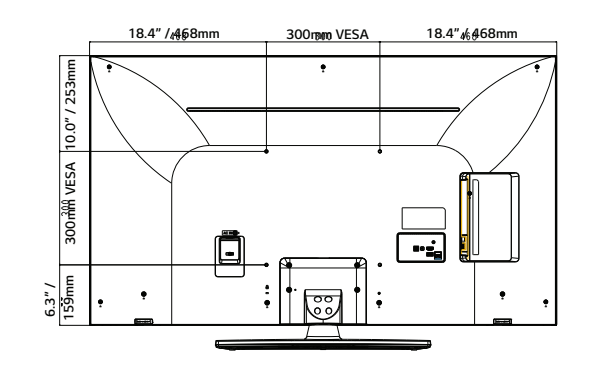

TECHNICAL DRAWINGS

65"

55"

50"

43"