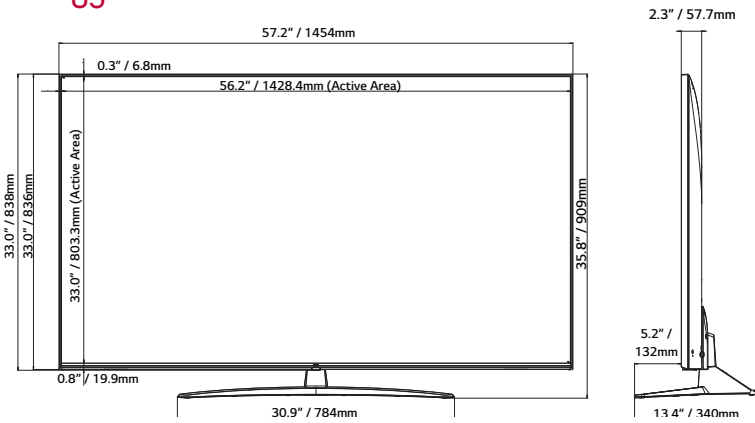

TECHNICAL DRAWINGS

65"