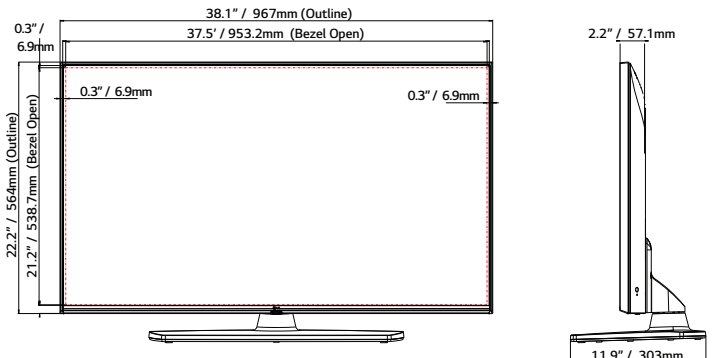

43"

TECHNICAL DRAWINGS

86"

SPECIFICATIONS

		86UM670H0UA	65UM670H0UA	55UM670H0UA	50UM670H0UA	43UM670H0UA
Category	Category	Pro:Centric Smart	Pro:Centric Smart	Pro:Centric Smart	Pro:Centric Smart	Pro:Centric Smart
Display	Diagonal	86"	65"	55"	50"	43"
	Resolution	3,840 x 2,160 (UHD)	3,840 x 2,160 (UHD)	3,840 x 2,160 (UHD)	3,840 x 2,160 (UHD)	3,840 x 2,160 (UHD)
	Backlight Cabinet Type	Direct	Direct	Direct	Direct	Direct
	Brightness	330 nits	330 nits	330 nits	330 nits	330 nits
	Dynamic Contrast Ratio	1,000,000:1	1,000,000:1	1,000,000:1	1,000,000:1	1,000,000:1
	Static (Panel) Contrast Ratio	1,200:1	1,200:1	1,300:1	5,000:1	1,200:1
	Response Time	8 ms (G to G)	8 ms (G to G)	14 ms (G to G)	19 ms (G to G)	8 ms (G to G)
	Refresh Rate	60 Hz	60 Hz	60 Hz	60 Hz	60 Hz
Life Span	30,000 Hrs.	30,000 Hrs.	30,000 Hrs.	30,000 Hrs.	30,000 Hrs.	
Video	AI Picture Pro	Yes	Yes	Yes	Yes	Yes
	Dynamic Vivid	Yes	Yes	Yes	Yes	Yes
	HDR 10 Pro / HDR HLG	Yes / Yes	Yes / Yes	Yes / Yes	Yes / Yes	Yes / Yes
	Game Optimizer	Yes	Yes	Yes	Yes	Yes
Audio	Speaker (Sound Output)	10 W + 10 W	10 W + 10 W	10 W + 10 W	10 W + 10 W	10 W + 10 W
	Speaker System	2.0 ch	2.0 ch	2.0 ch	2.0 ch	2.0 ch
	AI Sound Pro / AI Sound	Yes	Yes	Yes	Yes	Yes
	AI Acoustic Tuning	Yes (Ready)	Yes (Ready)	Yes (Ready)	Yes (Ready)	Yes (Ready)
	LG Sound Sync	Optical/Bluetooth Wireless	Optical/Bluetooth Wireless	Optical/Bluetooth Wireless	Optical/Bluetooth Wireless	Optical/Bluetooth Wireless
Broadcasting	Digital (Terrestrial / Cable / Satellite)	ATSC, Clear QAM	ATSC, Clear QAM	ATSC, Clear QAM	ATSC, Clear QAM	ATSC, Clear QAM
	Analog	NTSC	NTSC	NTSC	NTSC	NTSC
	Global IPTV Support	Yes	Yes	Yes	Yes	Yes
Hospitality Solution	Solution Type	Pro:Centric (Smart, Cloud, Direct, V)	Pro:Centric (Smart, Cloud, Direct, V)	Pro:Centric (Smart, Cloud, Direct, V)	Pro:Centric (Smart, Cloud, Direct, V)	Pro:Centric (Smart, Cloud, Direct, V)
	Pro:Idiom (S/W Type), (Mobile, Lite)	Yes	Yes	Yes	Yes	Yes
Smart Features	webOS23 User Interface, Smart Home (Launcher Bar), Gallery Mode, Quick Access, Web Browser, SDP Server Compatibility, Magic Remote Compatibility (MR18HA), SW Clock (World Clock / Alarm), SoftAP, Wi-Fi, Screen Share (Miracast), Smart Share, DIAL, Bluetooth Audio Playback, Mobile Connection Overlay, HDMI-ARC (HDMI 2), Voice Recognition (Standalone/Solution), IoT, EZ-Manager, USB Cloning, Wake on RF, WOL, Diagnostics (IP Remote), SI Compatible Protocol (MPI, RS-232C), HTNG-CEC (1.4), Simpink (HDMI-CEC) (1.4), IR Out (MPI, RS-232C), Multi-code IR					
Hospitality Features	Installer Menu, Lock Mode (Limited), Port Block, Welcome Screen (Splash Image), Insert Image, One Channel Map (LCM) External Speaker Out (R: 1.0 W, L: 1.0 W, 8 Ω), Instant On, VLAN ID, RJP (Remote Jack Pack) Compatibility (Teleadap/Guestlink (HDMI-CEC)), Mobile Remote, Moving Picture Playback (SD/HD/Plus HD), Auto Off / Sleep Timer, Energy Saving Mode, Motion Eye Care, b-LAN embedded Anti-theft System (Kensington Lock, Credenza/Security Aperture (Except 65")), Lock Down Plate (Except 65")					
Jack Interface	Set Side	HDMI In x2 (2.0), USB In (2.0), RS-232C In (3.5 mm TRRS), Speaker Out/Line Out (3.5 mm Stereo), Service Only (3.5 mm TRS)				
	Set Rear	HDMI In (2.0), USB In (2.0), Antenna/Cable In (Dual b-LAN), Optical Digital Audio Out, TV-Link CFG (3.5 mm TRS) (b-LAN Service), LAN (RJ45), Aux LAN (RJ45), MPI Port (RJ12)				
Mechanical	VESA Compatible	400 x 400 mm	300 x 300 mm	300 x 300 mm	200 x 200 mm	200 x 200 mm
	Stand Type	1 pole (Fixed)	1 pole (Fixed)	1 pole (Swivel)	1 pole (Swivel)	1 pole (Swivel)
	Front Color	Ashed Blue	Dark Charcoal Gray	Dark Charcoal Gray	Dark Charcoal Gray	Dark Charcoal Gray
	Dimensions without Stand (W x H x D)	75.7 x 43.7 x 2.4 in. 1927 x 1104 x 59.9 mm	57.2 x 33 x 2.3 in. 1,454 x 838 x 57.7 mm	48.6 x 28.1 x 2.3 in. 1,235 x 715 x 57.5 mm	44.1 x 25.6 x 2.2 in. 1,121 x 651 x 57.1 mm	38.1 x 22.2 x 2.2 in. 967 x 564 x 57.1 mm
	Dimensions with Stand (W x H x D)	75.9 x 46.4 x 16.7 in. 1927 x 1178 x 425 mm	57.2 x 35.8 x 13.4 in. 1,454 x 909 x 340 mm	48.6 x 30.6 x 11.9 in. 1,235 x 777 x 303 mm	44.1 x 28.1 x 11.9 in. 1,121 x 713 x 303 mm	38.1 x 24.5 x 11.9 in. 967 x 623 x 303 mm
	Shipping Dimensions (W x H x D)	83.3 x 47.9 x 11.2 in. 2116 x 1217 x 285 mm	63.0 x 38.2 x 9.0 in. 1,600 x 970 x 228 mm	53.5 x 33.9 x 8.1 in. 1,360 x 860 x 207 mm	51.9 x 31.9 x 7.4 in. 1,317 x 810 x 188 mm	42.3 x 26.0 x 8.0 in. 1,075 x 660 x 203 mm
	Weight without Stand	99.6 lbs. / 45.2 kg	47.4 lbs. / 21.5 kg	30.9 lbs. / 14.0 kg	26.7 lbs. / 12.1 kg	19.4 lbs. / 8.8 kg
	Weight with Stand	107.8 lbs. / 48.9 kg	50.5 lbs. / 22.9 kg	37.9 lbs. / 17.2 kg	33.7 lbs. / 15.3 kg	26.5 lbs. / 12.0 kg
	Shipping Weight	137.6 lbs. / 62.4 kg	63.7 lbs. / 28.9 kg	49.2 lbs. / 22.3 kg	41.0 lbs. / 18.6 kg	34.0 lbs. / 15.4 kg
	On Bezel Width (L/R/U/B)	15.9/15.9/15.9/19.9 mm	12.8 / 12.8 / 12.8 / 19.9 mm	12.8 / 12.8 / 12.8 / 19.9 mm	12.8 / 12.8 / 12.8 / 19.9 mm	12.8 / 12.8 / 12.8 / 19.9 mm
Off Bezel Width (L/R/U/B)	6.9/6.9/6.9/18.4 mm	6.8 / 6.8 / 6.8 / 18.4 mm	6.9 / 6.9 / 6.9 / 18.4 mm	7.3 / 7.3 / 7.8 / 18.4 mm	6.9 / 6.9 / 6.9 / 18.4 mm	
Electrical	Power Supply (Voltage, Hz)	100-240 Vac, 50/60 Hz	100-240 Vac, 50/60 Hz	100-240 Vac, 50/60 Hz	100-240 Vac, 50/60 Hz	100-240 Vac, 50/60 Hz
	Power Consumption (Typ. / Max.)	TBD / TBD	144 W / 180 W	135 W / 163 W	112 W / 135 W	82 W / 119 W
Warranty & Other	Warranty	3 Year Limited	3 Year Limited	3 Year Limited	3 Year Limited	3 Year Limited
	Certification	FCC / UL	FCC / UL	FCC / UL	FCC / UL	FCC / UL
	UPC	290 W / 335 W	1 95174 06331 6	1 95174 06342 2	1 95174 06336 1	1 95174 06340 8
	Accessories	In-box Remote (S-Con), Chromecast Anti-theft Cover (Optional), Power Cable (1.8 m, 2-Prong Straight Connector)				