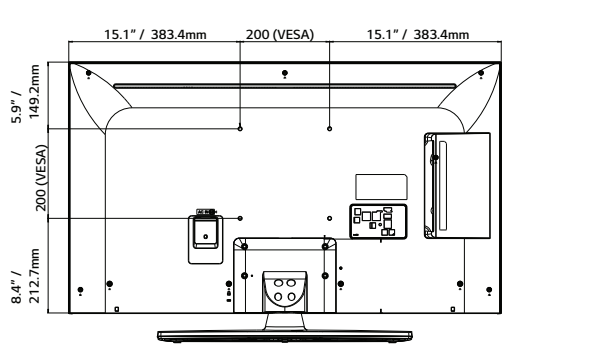

43"

TECHNICAL DRAWINGS

86"

SPECIFICATIONS

		86UM670H0UA	65UM670H0UA	55UM670H0UA	50UM670H0UA	43UM670H0UA
Category	Category	Pro:Centric Smart	Pro:Centric Smart	Pro:Centric Smart	Pro:Centric Smart	Pro:Centric Smart
Display	Diagonal	86"	65"	55"	50"	43"
	Resolution	3,840 x 2,160 (UHD)	3,840 x 2,160 (UHD)	3,840 x 2,160 (UHD)	3,840 x 2,160 (UHD)	3,840 x 2,160 (UHD)
	Backlight Cabinet Type	Direct	Direct	Direct	Direct	Direct
	Brightness	330 nits	330 nits	330 nits	330 nits	330 nits
	Dynamic Contrast Ratio	1,000,000:1	1,000,000:1	1,000,000:1	1,000,000:1	1,000,000:1
	Static (Panel) Contrast Ratio	1,200:1	1,200:1	1,300:1	5,000:1	1,200:1
	Response Time	8 ms (G to G)	8 ms (G to G)	14 ms (G to G)	19 ms (G to G)	8 ms (G to G)
	Refresh Rate	60 Hz	60 Hz	60 Hz	60 Hz	60 Hz
Life Span	30,000 Hrs.	30,000 Hrs.	30,000 Hrs.	30,000 Hrs.	30,000 Hrs.	
Video	AI Picture Pro	Yes	Yes	Yes	Yes	Yes
	Dynamic Vivid	Yes	Yes	Yes	Yes	Yes
	HDR 10 Pro / HDR HLG	Yes / Yes	Yes / Yes	Yes / Yes	Yes / Yes	Yes / Yes
	Game Optimizer	Yes	Yes	Yes	Yes	Yes
Audio	Speaker (Sound Output)	10 W + 10 W	10 W + 10 W	10 W + 10 W	10 W + 10 W	10 W + 10 W
	Speaker System	2.0 ch	2.0 ch	2.0 ch	2.0 ch	2.0 ch
	AI Sound Pro / AI Sound	Yes	Yes	Yes	Yes	Yes
	AI Acoustic Tuning	Yes (Ready)	Yes (Ready)	Yes (Ready)	Yes (Ready)	Yes (Ready)
	LG Sound Sync	Optical/Bluetooth Wireless	Optical/Bluetooth Wireless	Optical/Bluetooth Wireless	Optical/Bluetooth Wireless	Optical/Bluetooth Wireless
Broadcasting	Digital (Terrestrial / Cable / Satellite)	ATSC, Clear QAM	ATSC, Clear QAM	ATSC, Clear QAM	ATSC, Clear QAM	ATSC, Clear QAM
	Analog	NTSC	NTSC	NTSC	NTSC	NTSC
	Global IPTV Support	Yes	Yes	Yes	Yes	Yes
Hospitality Solution	Solution Type	Pro:Centric (Smart, Cloud, Direct, V)	Pro:Centric (Smart, Cloud, Direct, V)	Pro:Centric (Smart, Cloud, Direct, V)	Pro:Centric (Smart, Cloud, Direct, V)	Pro:Centric (Smart, Cloud, Direct, V)
	Pro:Idiom (S/W Type), (Mobile, Lite)	Yes	Yes	Yes	Yes	Yes
Smart Features	webOS23 User Interface, Smart Home (Launcher Bar), Gallery Mode, Quick Access, Web Browser, SDP Server Compatibility, Magic Remote Compatibility (MR18HA), SW Clock (World Clock / Alarm), SoftAP, Wi-Fi, Screen Share (Miracast), Smart Share, DIAL, Bluetooth Audio Playback, Mobile Connection Overlay, HDMI-ARC (HDMI 2), Voice Recognition (Standalone/Solution), IoT, EZ-Manager, USB Cloning, Wake on RF, WOL, Diagnostics (IP Remote), SI Compatible Protocol (MPI, RS-232C), HTNG-CEC (1.4), Simpink (HDMI-CEC) (1.4), IR Out (MPI, RS-232C), Multi-code IR					
Hospitality Features	Installer Menu, Lock Mode (Limited), Port Block, Welcome Screen (Splash Image), Insert Image, One Channel Map (LCM) External Speaker Out (R: 1.0 W, L: 1.0 W, 8 Ω), Instant On, VLAN ID, RJP (Remote Jack Pack) Compatibility (Teleadap/Guestlink (HDMI-CEC)), Mobile Remote, Moving Picture Playback (SD/HD/Plus HD), Auto Off / Sleep Timer, Energy Saving Mode, Motion Eye Care, b-LAN embedded Anti-theft System (Kensington Lock, Credenza/Security Aperture (Except 65")), Lock Down Plate (Except 65")					
Jack Interface	Set Side	HDMI In x2 (2.0), USB In (2.0), RS-232C In (3.5 mm TRRS), Speaker Out/Line Out (3.5 mm Stereo), Service Only (3.5 mm TRS)				
	Set Rear	HDMI In (2.0), USB In (2.0), Antenna/Cable In (Dual b-LAN), Optical Digital Audio Out, TV-Link CFG (3.5 mm TRS) (b-LAN Service), LAN (RJ45), Aux LAN (RJ45), MPI Port (RJ12)				
Mechanical	VESA Compatible	400 x 400 mm	300 x 300 mm	300 x 300 mm	200 x 200 mm	200 x 200 mm
	Stand Type	1 pole (Fixed)	1 pole (Fixed)	1 pole (Swivel)	1 pole (Swivel)	1 pole (Swivel)
	Front Color	Ashed Blue	Dark Charcoal Gray	Dark Charcoal Gray	Dark Charcoal Gray	Dark Charcoal Gray
	Dimensions without Stand (W x H x D)	75.7 x 43.7 x 2.4 in. 1927 x 1104 x 59.9 mm	57.2 x 33 x 2.3 in. 1,454 x 838 x 57.7 mm	48.6 x 28.1 x 2.3 in. 1,235 x 715 x 57.5 mm	44.1 x 25.6 x 2.2 in. 1,121 x 651 x 57.1 mm	38.1 x 22.2 x 2.2 in. 967 x 564 x 57.1 mm
	Dimensions with Stand (W x H x D)	75.9 x 46.4 x 16.7 in. 1927 x 1178 x 425 mm	57.2 x 35.8 x 13.4 in. 1,454 x 909 x 340 mm	48.6 x 30.6 x 11.9 in. 1,235 x 777 x 303 mm	44.1 x 28.1 x 11.9 in. 1,121 x 713 x 303 mm	38.1 x 24.5 x 11.9 in. 967 x 623 x 303 mm
	Shipping Dimensions (W x H x D)	83.3 x 47.9 x 11.2 in. 2116 x 1217 x 285 mm	63.0 x 38.2 x 9.0 in. 1,600 x 970 x 228 mm	53.5 x 33.9 x 8.1 in. 1,360 x 860 x 207 mm	51.9 x 31.9 x 7.4 in. 1,317 x 810 x 188 mm	42.3 x 26.0 x 8.0 in. 1,075 x 660 x 203 mm
	Weight without Stand	99.6 lbs. / 45.2 kg	47.4 lbs. / 21.5 kg	30.9 lbs. / 14.0 kg	26.7 lbs. / 12.1 kg	19.4 lbs. / 8.8 kg
	Weight with Stand	107.8 lbs. / 48.9 kg	50.5 lbs. / 22.9 kg	37.9 lbs. / 17.2 kg	33.7 lbs. / 15.3 kg	26.5 lbs. / 12.0 kg
	Shipping Weight	137.6 lbs. / 62.4 kg	63.7 lbs. / 28.9 kg	49.2 lbs. / 22.3 kg	41.0 lbs. / 18.6 kg	34.0 lbs. / 15.4 kg
	On Bezel Width (L/R/U/B)	15.9/15.9/15.9/19.9 mm	12.8 / 12.8 / 12.8 / 19.9 mm	12.8 / 12.8 / 12.8 / 19.9 mm	12.8 / 12.8 / 12.8 / 19.9 mm	12.8 / 12.8 / 12.8 / 19.9 mm
Off Bezel Width (L/R/U/B)	6.9/6.9/6.9/18.4 mm	6.8 / 6.8 / 6.8 / 18.4 mm	6.9 / 6.9 / 6.9 / 18.4 mm	7.3 / 7.3 / 7.8 / 18.4 mm	6.9 / 6.9 / 6.9 / 18.4 mm	
Electrical	Power Supply (Voltage, Hz)	100-240 Vac, 50/60 Hz	100-240 Vac, 50/60 Hz	100-240 Vac, 50/60 Hz	100-240 Vac, 50/60 Hz	100-240 Vac, 50/60 Hz
	Power Consumption (Typ. / Max.)	TBD / TBD	144 W / 180 W	135 W / 163 W	112 W / 135 W	82 W / 119 W
Warranty & Other	Warranty	3 Year Limited	3 Year Limited	3 Year Limited	3 Year Limited	3 Year Limited
	Certification	FCC / UL	FCC / UL	FCC / UL	FCC / UL	FCC / UL
	UPC	290 W / 335 W	1 95174 06331 6	1 95174 06342 2	1 95174 06336 1	1 95174 06340 8
	Accessories	In-box Remote (S-Con), Chromecast Anti-theft Cover (Optional), Power Cable (1.8 m, 2-Prong Straight Connector)				